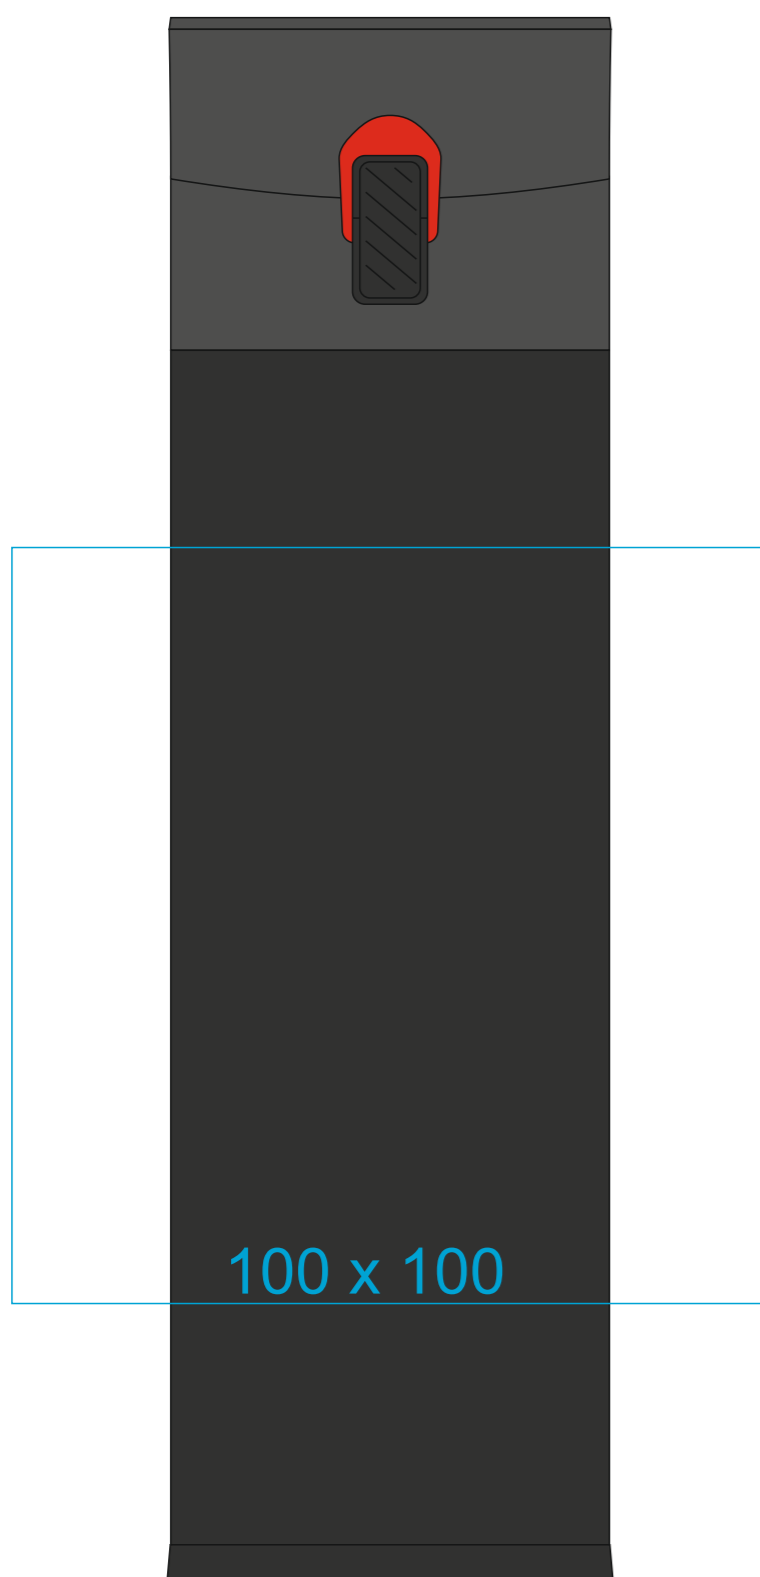

# M\_476 Meteor

320 ml / h: 207 mm / Ø 60 mm / Ø 59

[How to prepare print material](#)

meaning

- Digital Print 360
- Laser Engraving