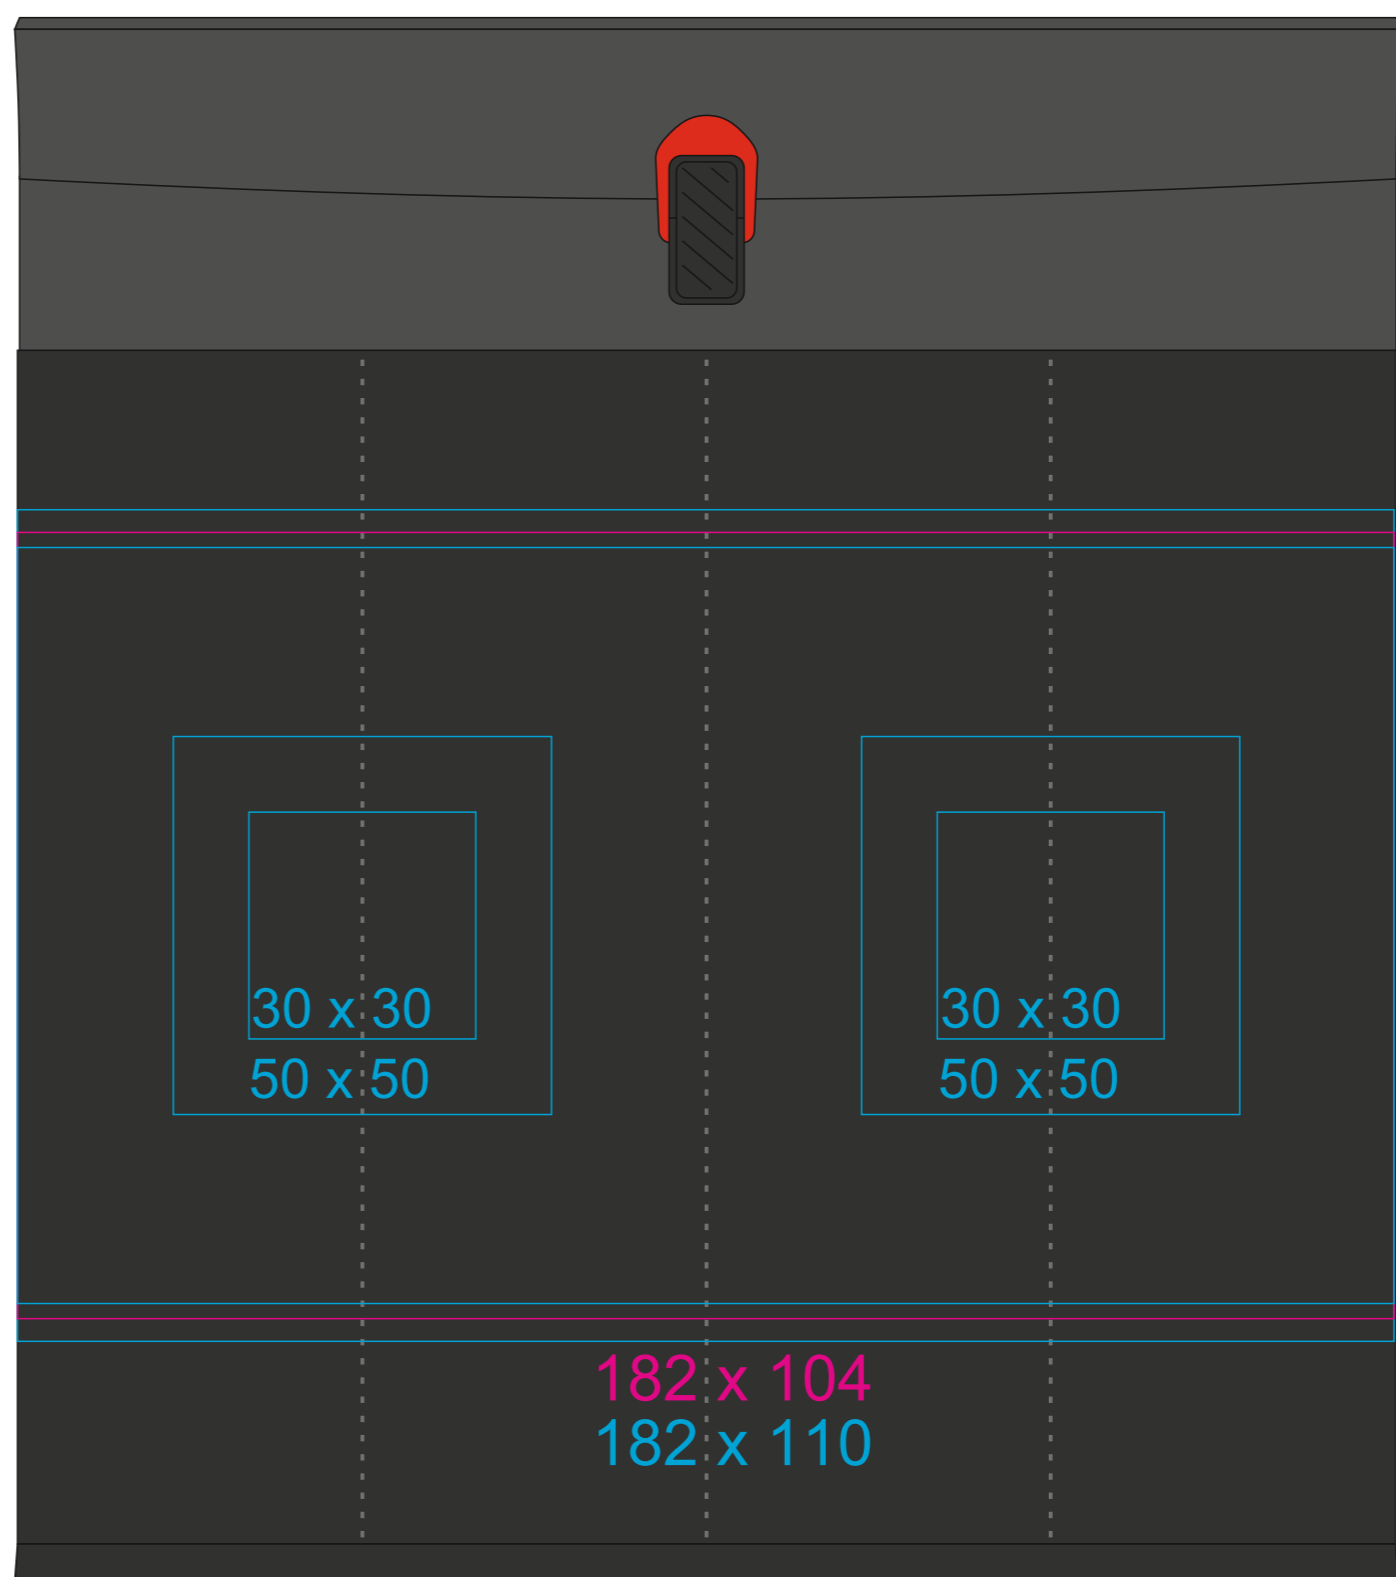

# M\_476 Meteor

320 ml / h: 207 mm / Ø 60 mm / Ø 59

[How to prepare print material](#)

meaning

- Digital Print 360
- Laser Engraving